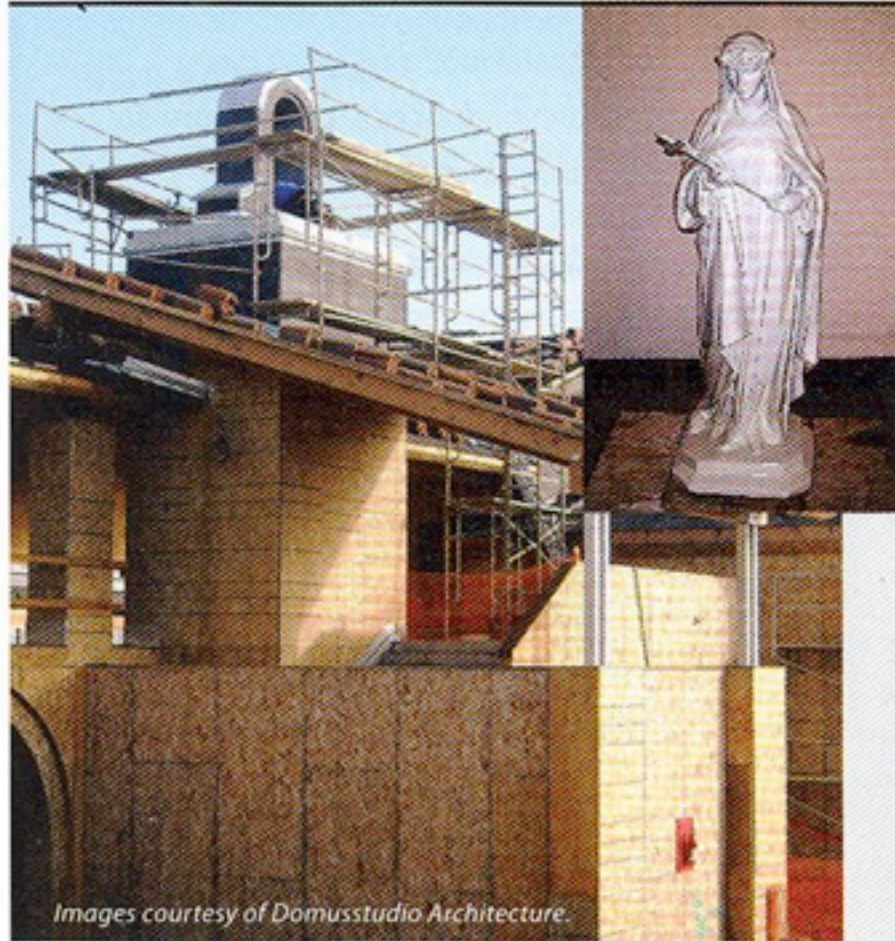

Worship FACILITIES

MAR/APR 2010

Images courtesy of Domusstudio Architecture.

An education center building under construction at St. Rose of Lima in Chula Vista, Calif., scheduled to be completed this summer, is the new home of the church's original St. Rose of Lima statue.

St. Rose of Lima Statue Restored as Part of Chula Vista Church Expansion

St. Rose of Lima Parish in Chula Vista, Calif., announces construction of a new 24,000-square-foot education center building. The start to construction was commemorated with the unveiling of a 500-pound refurbished namesake statue of St. Rose of Lima.

"Our parish has been at this location since 1921 and the St. Rose of Lima statue has been a part of the parish since our school was built in 1948," says Deacon Gregory Smyth, pastoral associate and building project manager at the parish. "This celebration of her makeover

combined with our construction milestone [provided] an opportunity for the parish to reflect on its history and to recommit to its long-range goals for the future."

The St. Rose of Lima education center, designed by San Diego-based church architect Domusstudio Architecture and built by Erickson-Hall Construction Co. of Escondido, Calif., is scheduled for summertime completion.